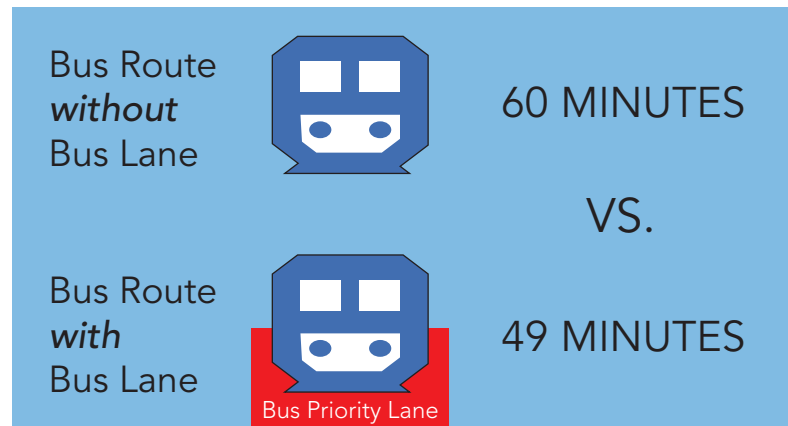

Action Items

- 1 Take this Bus Route to the Crypto.com Arena on a current bus lane
- 2 Speak to the Bus Driver about the bus lane on your trip
- 3 Sign a Letter of Support for the bus lane metric tool

- Abraham Lincoln High School
- Crypto.com Arena

Bus lanes decrease transit time for bus riders, decrease air pollution from congestion, and reduce bus delays.

- Abraham Lincoln High School

Walk (12 Minutes)

- Mission/Broadway

BUS LANE HERE!

76 Downtown LA (14 Minutes)